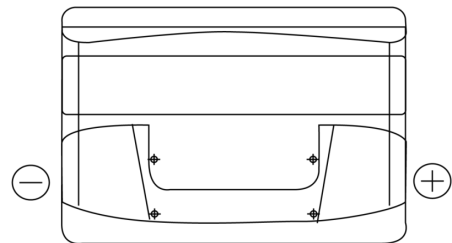

Product overview

Batteries for Cars

Technica TB802

Part number	TB802
Technology	Flooded
EAN/GTIN	3661024054652
Voltage	12 V
Capacity	80.0 Ah
CCA	700 A
Length	315 mm
Width	175 mm
Height	175 mm
Box size	LB4
Polarity	ETN 0
Terminal Type	EN taper post
Hold Down	B13
Weights (subject of variation)	17.80 kg

Polarity

Terminal Type

Positive Terminal

Negative Terminal

Hold Down

Design, features and specifications are subject to change without notice. We disclaim any representation or warranty, express or implied, concerning the data or recommendations, and in no event shall be liable for any loss or damage claimed to have arisen as a result. Some products may not be available in your local market.