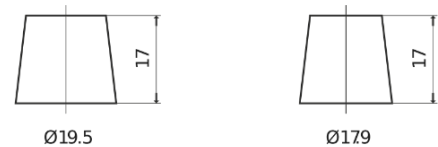

Terminal Type