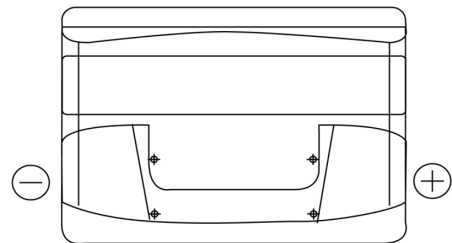

Product overview

Batteries for Cars

Technica TB800

Part number	TB800
Technology	Flooded
EAN/GTIN	3661024056465
Voltage	12 V
Capacity	80.0 Ah
CCA	640 A
Length	315 mm
Width	175 mm
Height	190 mm
Box size	L04
Polarity	ETN 0
Terminal Type	EN taper post
Hold Down	B13
Weights (subject of variation)	19.00 kg

Polarity

Terminal Type

Hold Down

Design, features and specifications are subject to change without notice. We disclaim any representation or warranty, express or implied, concerning the data or recommendations, and in no event shall be liable for any loss or damage claimed to have arisen as a result. Some products may not be available in your local market.