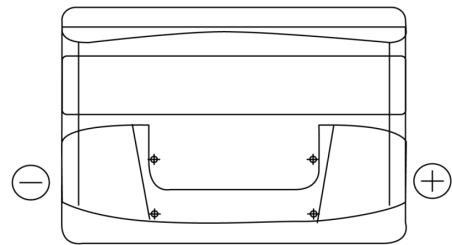

Product overview

Batteries for Cars

Technica TB800

Part number	TB800
Technology	Flooded
EAN/GTIN	3661024056465
Voltage	12 V
Capacity	80.0 Ah
CCA	640 A
Length	315 mm
Width	175 mm
Height	190 mm
Box size	L04
Polarity	ETN 0
Terminal Type	EN taper post
Hold Down	B13
Weights (subject of variation)	19.00 kg

Polarity

Terminal Type

Positive Terminal

Negative Terminal

Hold Down

Design, features and specifications are subject to change without notice. We disclaim any representation or warranty, express or implied, concerning the data or recommendations, and in no event shall be liable for any loss or damage claimed to have arisen as a result. Some products may not be available in your local market.