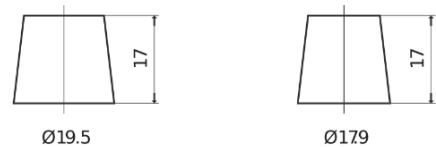

Product overview

Batteries for Cars

Technica TB800

Part number	TB800
Technology	Flooded
EAN/GTIN	3661024056465
Voltage	12 V
Capacity	80.0 Ah
CCA	640 A
Length	315 mm
Width	175 mm
Height	190 mm
Box size	L04
Polarity	ETN 0
Terminal Type	EN taper post
Hold Down	B13
Weights (subject of variation)	19.00 kg

Polarity

Terminal Type

Positive Terminal

Negative Terminal

Hold Down

Design, features and specifications are subject to change without notice. We disclaim any representation or warranty, express or implied, concerning the data or recommendations, and in no event shall be liable for any loss or damage claimed to have arisen as a result. Some products may not be available in your local market.