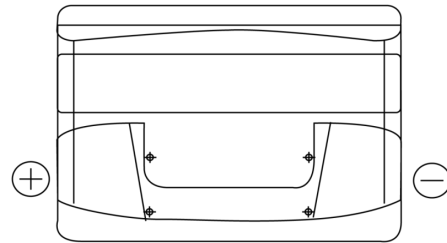

Product overview

Batteries for Cars

Technica TB741

Part number	TB741
Technology	Flooded
EAN/GTIN	3661024054560
Voltage	12 V
Capacity	74.0 Ah
CCA	680 A
Length	278 mm
Width	175 mm
Height	190 mm
Box size	L03
Polarity	ETN 1
Terminal Type	EN taper post
Hold Down	B13
Weights (subject of variation)	16.60 kg

Polarity

Terminal Type

Positive Terminal

Negative Terminal

Hold Down

Design, features and specifications are subject to change without notice. We disclaim any representation or warranty, express or implied, concerning the data or recommendations, and in no event shall be liable for any loss or damage claimed to have arisen as a result. Some products may not be available in your local market.