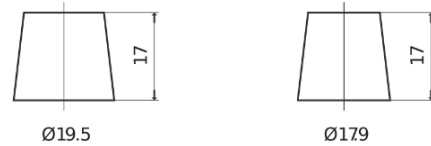

Product overview

Batteries for Cars

Technica TB741

Part number	TB741
Technology	Flooded
EAN/GTIN	3661024054560
Voltage	12 V
Capacity	74.0 Ah
CCA	680 A
Length	278 mm
Width	175 mm
Height	190 mm
Box size	L03
Polarity	ETN 1
Terminal Type	EN taper post
Hold Down	B13
Weights (subject of variation)	16.60 kg

Polarity

Terminal Type

Positive Terminal

Negative Terminal

Hold Down

Design, features and specifications are subject to change without notice. We disclaim any representation or warranty, express or implied, concerning the data or recommendations, and in no event shall be liable for any loss or damage claimed to have arisen as a result. Some products may not be available in your local market.