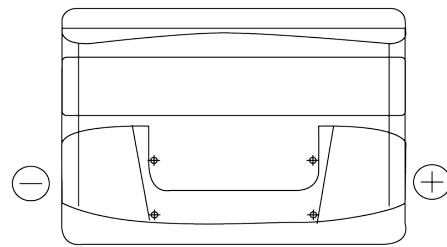

Product overview

Batteries for Cars

Technica TB740

Part number	TB740
Technology	Flooded
EAN/GTIN	3661024054553
Voltage	12 V
Capacity	74.0 Ah
CCA	680 A
Length	278 mm
Width	175 mm
Height	190 mm
Box size	L03
Polarity	ETN 0
Terminal Type	EN taper post
Hold Down	B13
Weights (subject of variation)	16.60 kg

Polarity

Terminal Type

Positive Terminal

Negative Terminal

Hold Down

Design, features and specifications are subject to change without notice. We disclaim any representation or warranty, express or implied, concerning the data or recommendations, and in no event shall be liable for any loss or damage claimed to have arisen as a result. Some products may not be available in your local market.