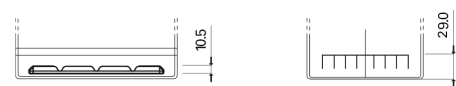

**Product overview**

Batteries for Cars

**Technica TB704**

Part number	TB704
Technology	Flooded
EAN/GTIN	3661024054430
Voltage	12 V
Capacity	70.0 Ah
CCA	540 A
Length	270 mm
Width	173 mm
Height	222 mm
Box size	D26
Polarity	ETN 0
Terminal Type	EN taper post
Hold Down	Korean B1+B6
Weights (subject of variation)	16.10 kg

**Polarity**

**Terminal Type**

Positive Terminal

Negative Terminal

**Hold Down**

Design, features and specifications are subject to change without notice. We disclaim any representation or warranty, express or implied, concerning the data or recommendations, and in no event shall be liable for any loss or damage claimed to have arisen as a result. Some products may not be available in your local market.