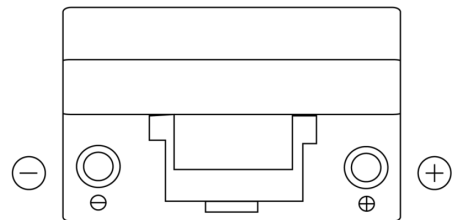

**Product overview**

Batteries for Cars

**Technica TB704**

Part number	TB704
Technology	Flooded
EAN/GTIN	3661024054430
Voltage	12 V
Capacity	70.0 Ah
CCA	540 A
Length	270 mm
Width	173 mm
Height	222 mm
Box size	D26
Polarity	ETN 0
Terminal Type	EN taper post
Hold Down	Korean B1+B6
Weights (subject of variation)	16.10 kg

**Polarity**

**Terminal Type**

Positive Terminal

Negative Terminal

**Hold Down**

Design, features and specifications are subject to change without notice. We disclaim any representation or warranty, express or implied, concerning the data or recommendations, and in no event shall be liable for any loss or damage claimed to have arisen as a result. Some products may not be available in your local market.