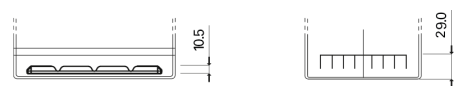

**Product overview**

Batteries for Cars

**Technica TB704**

Part number	TB704
Technology	Flooded
EAN/GTIN	3661024054430
Voltage	12 V
Capacity	70.0 Ah
CCA	540 A
Length	270 mm
Width	173 mm
Height	222 mm
Box size	D26
Polarity	ETN 0
Terminal Type	EN taper post
Hold Down	Korean B1+B6
Weights (subject of variation)	16.10 kg

**Polarity**

**Terminal Type**

Positive Terminal

Negative Terminal

**Hold Down**

Design, features and specifications are subject to change without notice. We disclaim any representation or warranty, express or implied, concerning the data or recommendations, and in no event shall be liable for any loss or damage claimed to have arisen as a result. Some products may not be available in your local market.