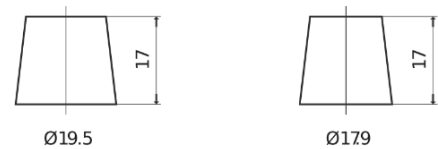

**Product overview**

Batteries for Cars

**Technica TB704**

Part number	TB704
Technology	Flooded
EAN/GTIN	3661024054430
Voltage	12 V
Capacity	70.0 Ah
CCA	540 A
Length	270 mm
Width	173 mm
Height	222 mm
Box size	D26
Polarity	ETN 0
Terminal Type	EN taper post
Hold Down	Korean B1+B6
Weights (subject of variation)	16.10 kg

**Polarity**

**Terminal Type**

Positive Terminal

Negative Terminal

**Hold Down**

Design, features and specifications are subject to change without notice. We disclaim any representation or warranty, express or implied, concerning the data or recommendations, and in no event shall be liable for any loss or damage claimed to have arisen as a result. Some products may not be available in your local market.