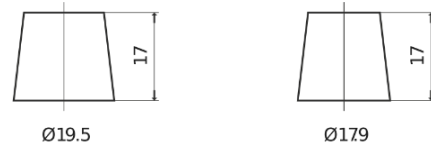

**Product overview**

Batteries for Cars

**Technica TB621**

Part number	TB621
Technology	Flooded
EAN/GTIN	3661024054546
Voltage	12 V
Capacity	62.0 Ah
CCA	540 A
Length	242 mm
Width	175 mm
Height	190 mm
Box size	L02
Polarity	ETN 1
Terminal Type	EN taper post
Hold Down	B13
Weights (subject of variation)	14.20 kg

**Polarity**

**Terminal Type**

Positive Terminal

Negative Terminal

**Hold Down**

Design, features and specifications are subject to change without notice. We disclaim any representation or warranty, express or implied, concerning the data or recommendations, and in no event shall be liable for any loss or damage claimed to have arisen as a result. Some products may not be available in your local market.