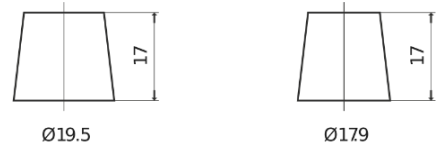

**Product overview**

Batteries for Cars

**Technica TB620**

Part number	TB620
Technology	Flooded
EAN/GTIN	3661024054539
Voltage	12 V
Capacity	62.0 Ah
CCA	540 A
Length	242 mm
Width	175 mm
Height	190 mm
Box size	L02
Polarity	ETN 0
Terminal Type	EN taper post
Hold Down	B13
Weights (subject of variation)	14.20 kg

**Polarity**

**Terminal Type**

Positive Terminal

Negative Terminal

**Hold Down**

Design, features and specifications are subject to change without notice. We disclaim any representation or warranty, express or implied, concerning the data or recommendations, and in no event shall be liable for any loss or damage claimed to have arisen as a result. Some products may not be available in your local market.