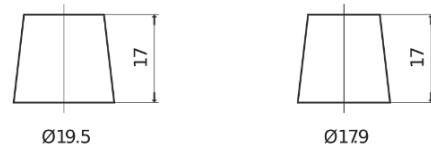

**Product overview**

Batteries for Cars

**Technica TB620**

Part number	TB620
Technology	Flooded
EAN/GTIN	3661024054539
Voltage	12 V
Capacity	62.0 Ah
CCA	540 A
Length	242 mm
Width	175 mm
Height	190 mm
Box size	L02
Polarity	ETN 0
Terminal Type	EN taper post
Hold Down	B13
Weights (subject of variation)	14.20 kg

**Polarity**

**Terminal Type**

Positive Terminal

Negative Terminal

**Hold Down**

Design, features and specifications are subject to change without notice. We disclaim any representation or warranty, express or implied, concerning the data or recommendations, and in no event shall be liable for any loss or damage claimed to have arisen as a result. Some products may not be available in your local market.