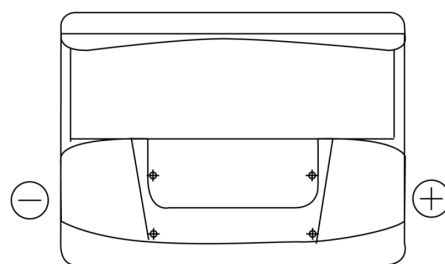

Product overview

Batteries for Cars

Technica TB620

Part number	TB620
Technology	Flooded
EAN/GTIN	3661024054539
Voltage	12 V
Capacity	62.0 Ah
CCA	540 A
Length	242 mm
Width	175 mm
Height	190 mm
Box size	L02
Polarity	ETN 0
Terminal Type	EN taper post
Hold Down	B13
Weights (subject of variation)	14.20 kg

Polarity

Terminal Type

Positive Terminal

Negative Terminal

Hold Down

Design, features and specifications are subject to change without notice. We disclaim any representation or warranty, express or implied, concerning the data or recommendations, and in no event shall be liable for any loss or damage claimed to have arisen as a result. Some products may not be available in your local market.