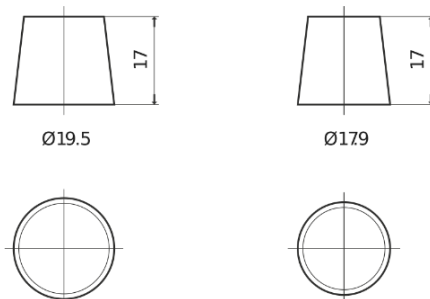

Product overview

Batteries for Cars

Technica TB620

Part number	TB620
Technology	Flooded
EAN/GTIN	3661024054539
Voltage	12 V
Capacity	62.0 Ah
CCA	540 A
Length	242 mm
Width	175 mm
Height	190 mm
Box size	L02
Polarity	ETN 0
Terminal Type	EN taper post
Hold Down	B13
Weights (subject of variation)	14.20 kg

Polarity

Terminal Type

Positive Terminal

Negative Terminal

Hold Down

Design, features and specifications are subject to change without notice. We disclaim any representation or warranty, express or implied, concerning the data or recommendations, and in no event shall be liable for any loss or damage claimed to have arisen as a result. Some products may not be available in your local market.