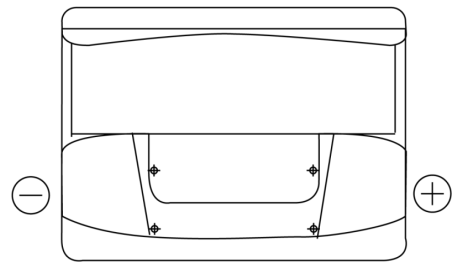

**Product overview**

Batteries for Cars

**Technica TB620**

Part number	TB620
Technology	Flooded
EAN/GTIN	3661024054539
Voltage	12 V
Capacity	62.0 Ah
CCA	540 A
Length	242 mm
Width	175 mm
Height	190 mm
Box size	L02
Polarity	ETN 0
Terminal Type	EN taper post
Hold Down	B13
Weights (subject of variation)	14.20 kg

**Polarity**

**Terminal Type**

Positive Terminal

Negative Terminal

**Hold Down**

Design, features and specifications are subject to change without notice. We disclaim any representation or warranty, express or implied, concerning the data or recommendations, and in no event shall be liable for any loss or damage claimed to have arisen as a result. Some products may not be available in your local market.