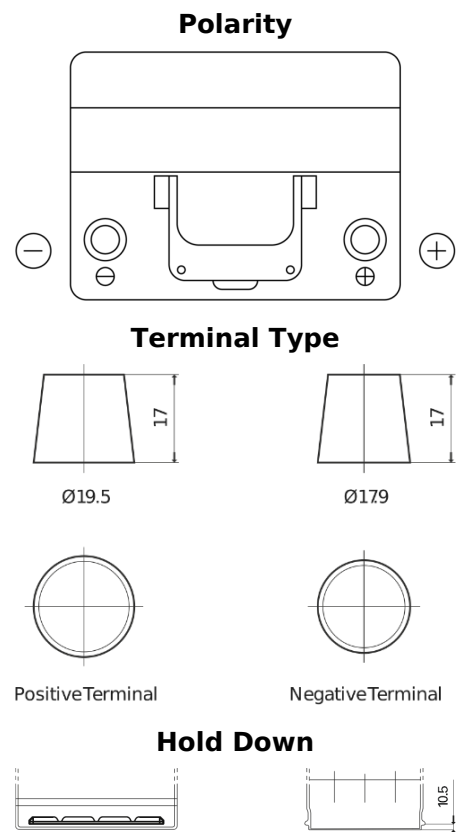

Product overview

Batteries for Cars

Technica TB604

Part number	TB604
Technology	Flooded
EAN/GTIN	3661024054416
Voltage	12 V
Capacity	60.0 Ah
CCA	480 A
Length	230 mm
Width	173 mm
Height	222 mm
Box size	D23
Polarity	ETN 0
Terminal Type	EN taper post
Hold Down	Korean B1
Weights (subject of variation)	14.60 kg