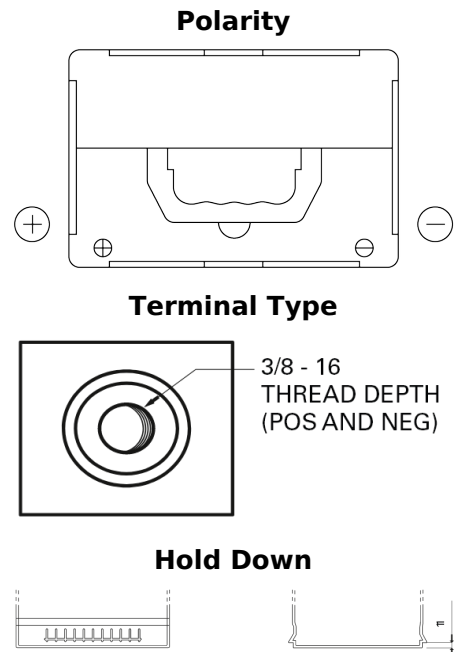

**Product overview**

Batteries for Cars

**Technica TB558**

Part number	TB558
Technology	Flooded
EAN/GTIN	3661024057158
Voltage	12 V
Capacity	55.0 Ah
CCA	620 A
Length	230 mm
Width	180 mm
Height	186 mm
Box size	G75
Polarity	ETN 1
Terminal Type	SAE S 3/8" side Terminal
Hold Down	B7
Weights (subject of variation)	14.20 kg