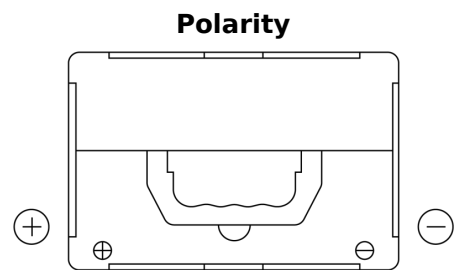

**Product overview**

Batteries for Cars

**Technica TB558**

Part number	TB558
Technology	Flooded
EAN/GTIN	3661024057158
Voltage	12 V
Capacity	55.0 Ah
CCA	620 A
Length	230 mm
Width	180 mm
Height	186 mm
Box size	G75
Polarity	ETN 1
Terminal Type	SAE S 3/8" side Terminal
Hold Down	B7
Weights (subject of variation)	14.20 kg