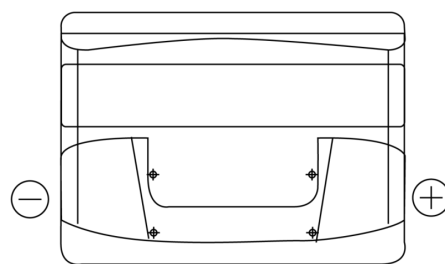

Product overview

Batteries for Cars

Technica TB500

Part number	TB500
Technology	Flooded
EAN/GTIN	3661024054515
Voltage	12 V
Capacity	50.0 Ah
CCA	450 A
Length	207 mm
Width	175 mm
Height	190 mm
Box size	L01
Polarity	ETN 0
Terminal Type	EN taper post
Hold Down	B13
Weights (subject of variation)	12.20 kg

Polarity

Terminal Type

Hold Down

Design, features and specifications are subject to change without notice. We disclaim any representation or warranty, express or implied, concerning the data or recommendations, and in no event shall be liable for any loss or damage claimed to have arisen as a result. Some products may not be available in your local market.