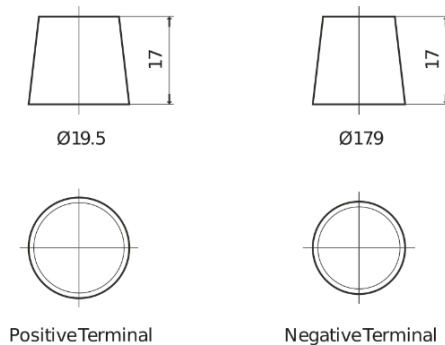

Product overview

Batteries for Cars

Technica TB500

Part number	TB500
Technology	Flooded
EAN/GTIN	3661024054515
Voltage	12 V
Capacity	50.0 Ah
CCA	450 A
Length	207 mm
Width	175 mm
Height	190 mm
Box size	L01
Polarity	ETN 0
Terminal Type	EN taper post
Hold Down	B13
Weights (subject of variation)	12.20 kg

Polarity

Terminal Type

Hold Down

Design, features and specifications are subject to change without notice. We disclaim any representation or warranty, express or implied, concerning the data or recommendations, and in no event shall be liable for any loss or damage claimed to have arisen as a result. Some products may not be available in your local market.