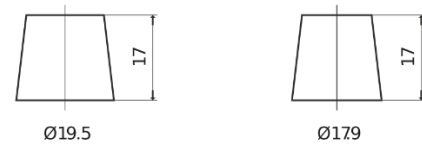

Product overview

Batteries for Cars

Technica TB454

Part number	TB454
Technology	Flooded
EAN/GTIN	3661024054379
Voltage	12 V
Capacity	45.0 Ah
CCA	330 A
Length	237 mm
Width	127 mm
Height	227 mm
Box size	B24
Polarity	ETN 0
Terminal Type	EN taper post
Hold Down	B0
Weights (subject of variation)	11.40 kg

Polarity

Terminal Type

Positive Terminal

Negative Terminal

Hold Down

Design, features and specifications are subject to change without notice. We disclaim any representation or warranty, express or implied, concerning the data or recommendations, and in no event shall be liable for any loss or damage claimed to have arisen as a result. Some products may not be available in your local market.