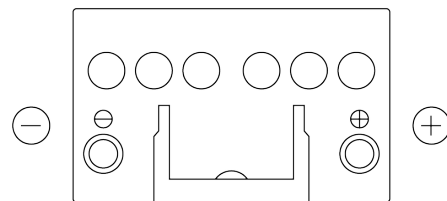

Product overview

Batteries for Cars

Technica TB450

Part number	TB450
Technology	Flooded
EAN/GTIN	3661024054492
Voltage	12 V
Capacity	45.0 Ah
CCA	330 A
Length	220 mm
Width	135 mm
Height	225 mm
Box size	E02
Polarity	ETN 0
Terminal Type	EN taper post
Hold Down	B1
Weights (subject of variation)	12.50 kg

Polarity

Terminal Type

Positive Terminal

Negative Terminal

Hold Down

Design, features and specifications are subject to change without notice. We disclaim any representation or warranty, express or implied, concerning the data or recommendations, and in no event shall be liable for any loss or damage claimed to have arisen as a result. Some products may not be available in your local market.