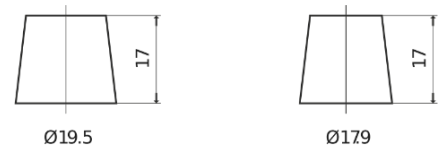

**Product overview**

Batteries for Cars

**Technica TB450**

Part number	TB450
Technology	Flooded
EAN/GTIN	3661024054492
Voltage	12 V
Capacity	45.0 Ah
CCA	330 A
Length	220 mm
Width	135 mm
Height	225 mm
Box size	E02
Polarity	ETN 0
Terminal Type	EN taper post
Hold Down	B1
Weights (subject of variation)	12.50 kg

**Polarity**

**Terminal Type**

Positive Terminal

Negative Terminal

**Hold Down**

Design, features and specifications are subject to change without notice. We disclaim any representation or warranty, express or implied, concerning the data or recommendations, and in no event shall be liable for any loss or damage claimed to have arisen as a result. Some products may not be available in your local market.