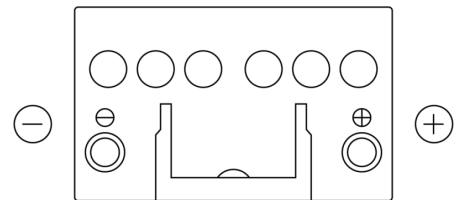

**Product overview**

Batteries for Cars

**Technica TB450**

Part number	TB450
Technology	Flooded
EAN/GTIN	3661024054492
Voltage	12 V
Capacity	45.0 Ah
CCA	330 A
Length	220 mm
Width	135 mm
Height	225 mm
Box size	E02
Polarity	ETN 0
Terminal Type	EN taper post
Hold Down	B1
Weights (subject of variation)	12.50 kg

**Polarity**

**Terminal Type**

Positive Terminal

Negative Terminal

**Hold Down**

Design, features and specifications are subject to change without notice. We disclaim any representation or warranty, express or implied, concerning the data or recommendations, and in no event shall be liable for any loss or damage claimed to have arisen as a result. Some products may not be available in your local market.