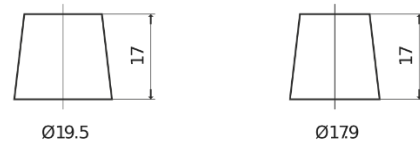

**Product overview**

Batteries for Cars

**Technica TB442**

|                                |               |
|--------------------------------|---------------|
| Part number                    | TB442         |
| Technology                     | Flooded       |
| EAN/GTIN                       | 3661024054607 |
| Voltage                        | 12 V          |
| Capacity                       | 44.0 Ah       |
| CCA                            | 420 A         |
| Length                         | 207 mm        |
| Width                          | 175 mm        |
| Height                         | 175 mm        |
| Box size                       | LB1           |
| Polarity                       | ETN 0         |
| Terminal Type                  | EN taper post |
| Hold Down                      | B13           |
| Weights (subject of variation) | 10.60 kg      |

**Polarity**

**Terminal Type**

Positive Terminal

Negative Terminal

**Hold Down**

Design, features and specifications are subject to change without notice. We disclaim any representation or warranty, express or implied, concerning the data or recommendations, and in no event shall be liable for any loss or damage claimed to have arisen as a result. Some products may not be available in your local market.