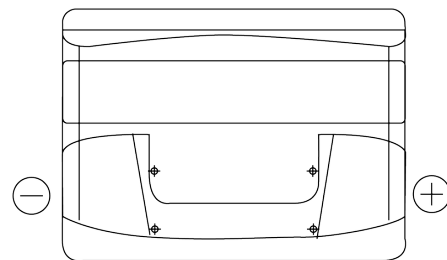

**Product overview**

Batteries for Cars

**Technica TB442**

|                                |               |
|--------------------------------|---------------|
| Part number                    | TB442         |
| Technology                     | Flooded       |
| EAN/GTIN                       | 3661024054607 |
| Voltage                        | 12 V          |
| Capacity                       | 44.0 Ah       |
| CCA                            | 420 A         |
| Length                         | 207 mm        |
| Width                          | 175 mm        |
| Height                         | 175 mm        |
| Box size                       | LB1           |
| Polarity                       | ETN 0         |
| Terminal Type                  | EN taper post |
| Hold Down                      | B13           |
| Weights (subject of variation) | 10.60 kg      |

**Polarity**

**Terminal Type**

Positive Terminal

Negative Terminal

**Hold Down**

Design, features and specifications are subject to change without notice. We disclaim any representation or warranty, express or implied, concerning the data or recommendations, and in no event shall be liable for any loss or damage claimed to have arisen as a result. Some products may not be available in your local market.