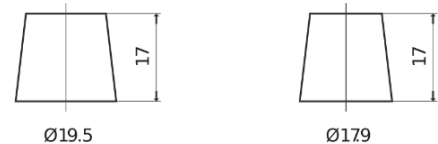

Terminal Type