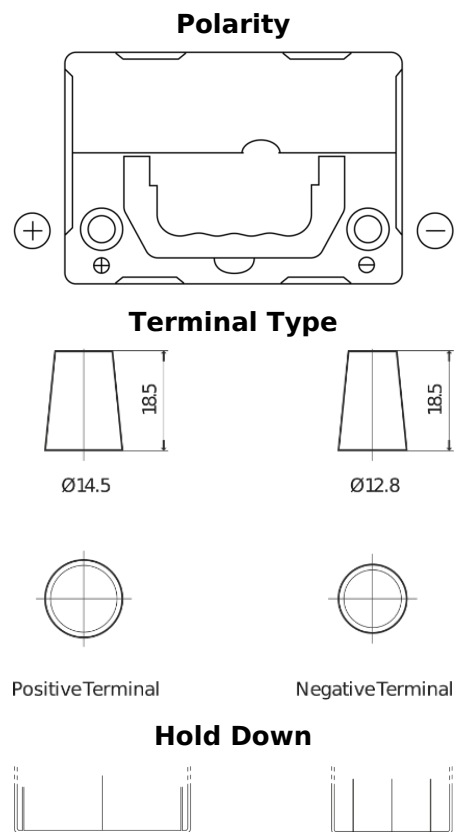

Product overview

Batteries for Cars

Technica TB357

Part number	TB357
Technology	Flooded
EAN/GTIN	3661024054348
Voltage	12 V
Capacity	35.0 Ah
CCA	240 A
Length	187 mm
Width	127 mm
Height	220 mm
Box size	B19
Polarity	ETN 1
Terminal Type	JIS taper post
Hold Down	B0
Weights (subject of variation)	8.90 kg