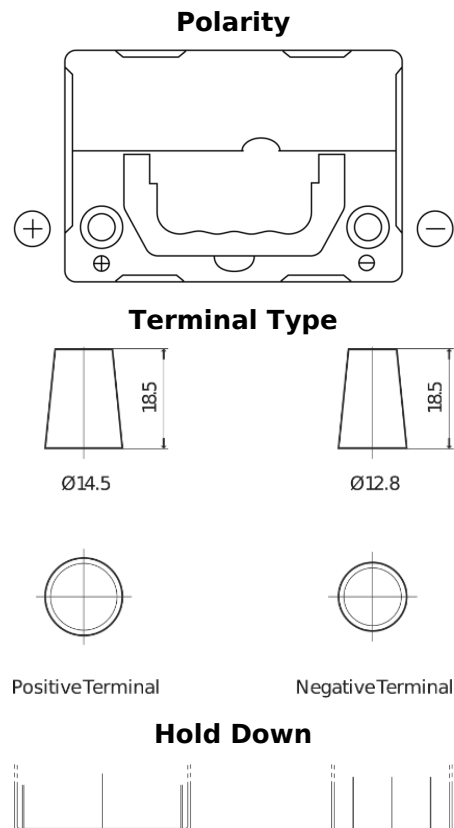

Product overview

Batteries for Cars

Technica TB357

Part number	TB357
Technology	Flooded
EAN/GTIN	3661024054348
Voltage	12 V
Capacity	35.0 Ah
CCA	240 A
Length	187 mm
Width	127 mm
Height	220 mm
Box size	B19
Polarity	ETN 1
Terminal Type	JIS taper post
Hold Down	B0
Weights (subject of variation)	8.90 kg