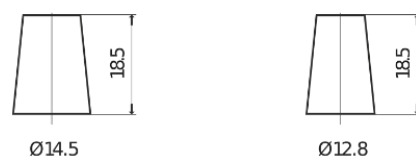

Terminal Type