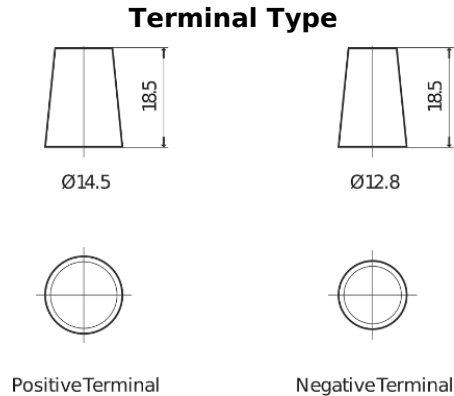

Product overview

Batteries for Cars

Technica TB356

| | |
|--------------------------------|----------------|
| Part number | TB356 |
| Technology | Flooded |
| EAN/GTIN | 3661024054331 |
| Voltage | 12 V |
| Capacity | 35.0 Ah |
| CCA | 240 A |
| Length | 187 mm |
| Width | 127 mm |
| Height | 220 mm |
| Box size | B19 |
| Polarity | ETN 0 |
| Terminal Type | JIS taper post |
| Hold Down | B0 |
| Weights (subject of variation) | 8.90 kg |