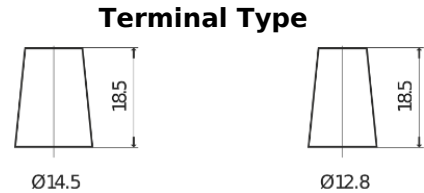

Product overview

Batteries for Cars

Technica TB356

Part number	TB356
Technology	Flooded
EAN/GTIN	3661024054331
Voltage	12 V
Capacity	35.0 Ah
CCA	240 A
Length	187 mm
Width	127 mm
Height	220 mm
Box size	B19
Polarity	ETN 0
Terminal Type	JIS taper post
Hold Down	B0
Weights (subject of variation)	8.90 kg