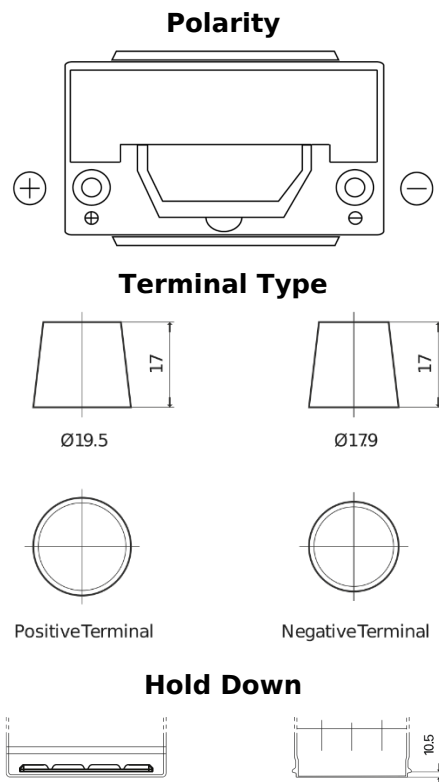

**Product overview**

Batteries for Cars

**High-Tech TA955**

Part number	TA955
Technology	Flooded
EAN/GTIN	3661024054195
Voltage	12 V
Capacity	95.0 Ah
CCA	800 A
Length	306 mm
Width	173 mm
Height	222 mm
Box size	D31
Polarity	ETN 1
Terminal Type	EN taper post
Hold Down	Korean B1
Weights (subject of variation)	21.40 kg