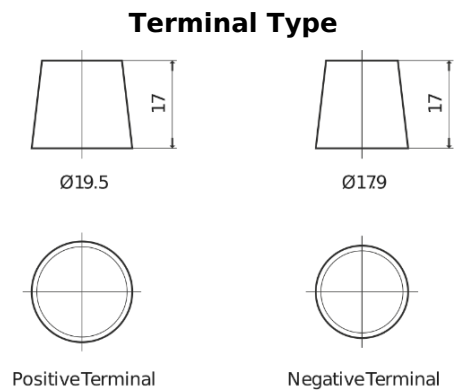

**Product overview**

Batteries for Cars

**High-Tech TA955**

Part number	TA955
Technology	Flooded
EAN/GTIN	3661024054195
Voltage	12 V
Capacity	95.0 Ah
CCA	800 A
Length	306 mm
Width	173 mm
Height	222 mm
Box size	D31
Polarity	ETN 1
Terminal Type	EN taper post
Hold Down	Korean B1
Weights (subject of variation)	21.40 kg