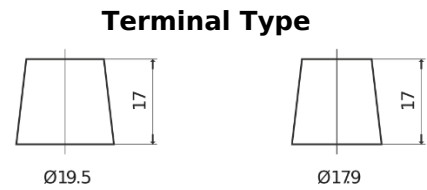

**Product overview**

Batteries for Cars

**High-Tech TA954**

Part number	TA954
Technology	Flooded
EAN/GTIN	3661024054188
Voltage	12 V
Capacity	95.0 Ah
CCA	800 A
Length	306 mm
Width	173 mm
Height	222 mm
Box size	D31
Polarity	ETN 0
Terminal Type	EN taper post
Hold Down	Korean B1
Weights (subject of variation)	21.40 kg