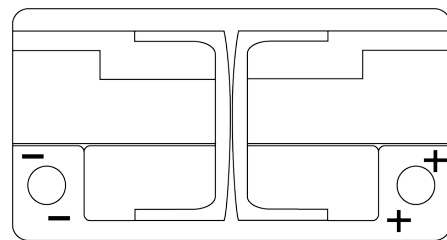

**Product overview**

Batteries for Cars

**High-Tech TA900**

|                                |               |
|--------------------------------|---------------|
| Part number                    | TA900         |
| Technology                     | Flooded       |
| EAN/GTIN                       | 3661024056472 |
| Voltage                        | 12 V          |
| Capacity                       | 90.0 Ah       |
| CCA                            | 720 A         |
| Length                         | 315 mm        |
| Width                          | 175 mm        |
| Height                         | 190 mm        |
| Box size                       | L04           |
| Polarity                       | ETN 0         |
| Terminal Type                  | EN taper post |
| Hold Down                      | B13           |
| Weights (subject of variation) | 19.70 kg      |

**Polarity**

**Terminal Type**

Positive Terminal

Negative Terminal

**Hold Down**

Design, features and specifications are subject to change without notice. We disclaim any representation or warranty, express or implied, concerning the data or recommendations, and in no event shall be liable for any loss or damage claimed to have arisen as a result. Some products may not be available in your local market.