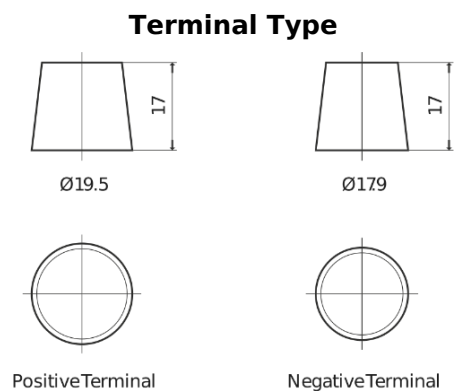

Product overview

Batteries for Cars

High-Tech TA754

Part number	TA754
Technology	Flooded
EAN/GTIN	3661024054164
Voltage	12 V
Capacity	75.0 Ah
CCA	630 A
Length	270 mm
Width	173 mm
Height	222 mm
Box size	D26
Polarity	ETN 0
Terminal Type	EN taper post
Hold Down	Korean B1+B6
Weights (subject of variation)	17.40 kg