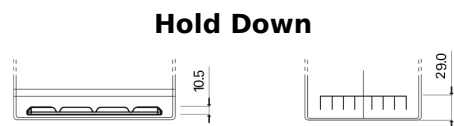

Product overview

Batteries for Cars

High-Tech TA754

Part number	TA754
Technology	Flooded
EAN/GTIN	3661024054164
Voltage	12 V
Capacity	75.0 Ah
CCA	630 A
Length	270 mm
Width	173 mm
Height	222 mm
Box size	D26
Polarity	ETN 0
Terminal Type	EN taper post
Hold Down	Korean B1+B6
Weights (subject of variation)	17.40 kg