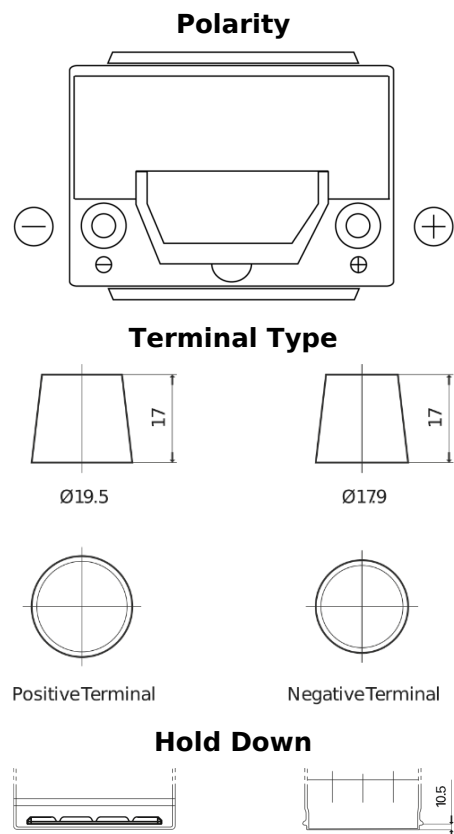

Product overview

Batteries for Cars

High-Tech TA654

| | |
|--------------------------------|---------------|
| Part number | TA654 |
| Technology | Flooded |
| EAN/GTIN | 3661024054140 |
| Voltage | 12 V |
| Capacity | 65.0 Ah |
| CCA | 580 A |
| Length | 230 mm |
| Width | 173 mm |
| Height | 222 mm |
| Box size | D23 |
| Polarity | ETN 0 |
| Terminal Type | EN taper post |
| Hold Down | Korean B1 |
| Weights (subject of variation) | 16.00 kg |