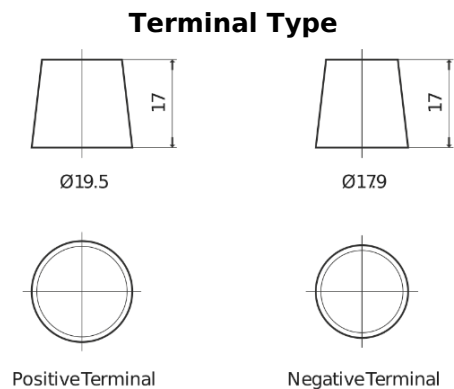

Product overview

Batteries for Cars

High-Tech TA654

Part number	TA654
Technology	Flooded
EAN/GTIN	3661024054140
Voltage	12 V
Capacity	65.0 Ah
CCA	580 A
Length	230 mm
Width	173 mm
Height	222 mm
Box size	D23
Polarity	ETN 0
Terminal Type	EN taper post
Hold Down	Korean B1
Weights (subject of variation)	16.00 kg