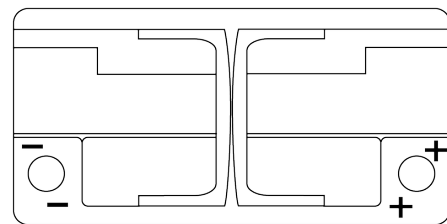

**Product overview**

Batteries for Marine and Leisure

**Dual AGM EP800**

Part number	EP800
Technology	AGM
EAN/GTIN	3661024036535
Voltage	12 V
Capacity	95 Ah
CCA	850 A
Watt hour	800 Wh
Length	353 mm
Width	175 mm
Height	190 mm
Box size	L05
Polarity	ETN 0
Terminal Type	EN taper post
Hold Down	B13
Weights (subject of variation)	26.10 kg

**Polarity**

**Terminal Type**

Ø19.5

Ø17

Positive Terminal

Negative Terminal

**Hold Down**

5 notches