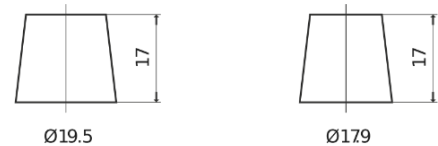

Terminal Type