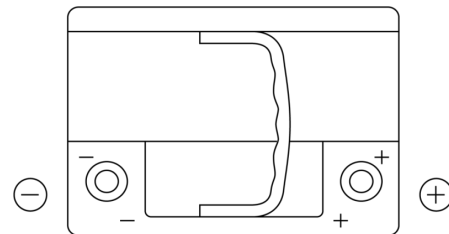

Product overview

Batteries for Cars

High-Tech TA640

Part number	TA640
Technology	Flooded
EAN/GTIN	3661024054225
Voltage	12 V
Capacity	64.0 Ah
CCA	640 A
Length	242 mm
Width	175 mm
Height	190 mm
Box size	L02
Polarity	ETN 0
Terminal Type	EN taper post
Hold Down	B13
Weights (subject of variation)	14.90 kg

Polarity

Terminal Type

Positive Terminal

Negative Terminal

Hold Down

Design, features and specifications are subject to change without notice. We disclaim any representation or warranty, express or implied, concerning the data or recommendations, and in no event shall be liable for any loss or damage claimed to have arisen as a result. Some products may not be available in your local market.