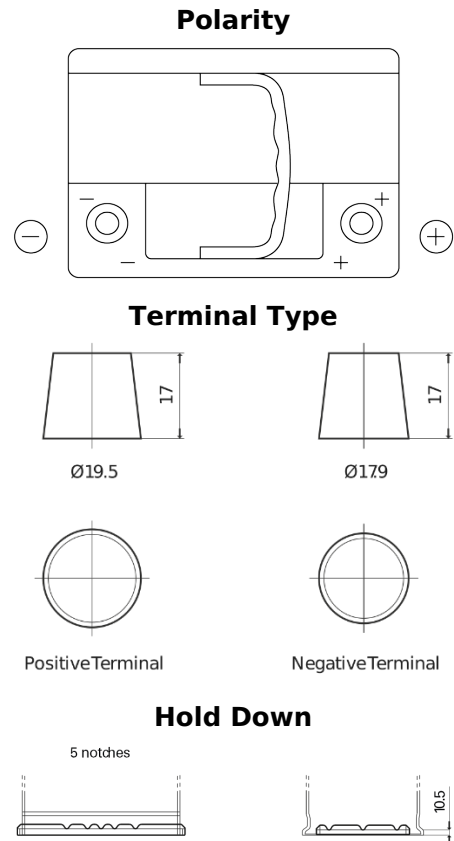

Product overview

Batteries for Cars

High-Tech TA612

Part number	TA612
Technology	Flooded
EAN/GTIN	3661024054270
Voltage	12 V
Capacity	61.0 Ah
CCA	600 A
Length	242 mm
Width	175 mm
Height	175 mm
Box size	LB2
Polarity	ETN 0
Terminal Type	EN taper post
Hold Down	B13
Weights (subject of variation)	14.00 kg