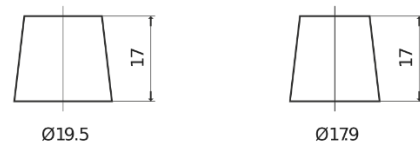

Product overview

Batteries for Cars

High-Tech TA1000

Part number	TA1000
Technology	Flooded
EAN/GTIN	3661024054256
Voltage	12 V
Capacity	100.0 Ah
CCA	900 A
Length	353 mm
Width	175 mm
Height	190 mm
Box size	L05
Polarity	ETN 0
Terminal Type	EN taper post
Hold Down	B13
Weights (subject of variation)	22.60 kg

Polarity

Terminal Type

Positive Terminal

Negative Terminal

Hold Down

Design, features and specifications are subject to change without notice. We disclaim any representation or warranty, express or implied, concerning the data or recommendations, and in no event shall be liable for any loss or damage claimed to have arisen as a result. Some products may not be available in your local market.