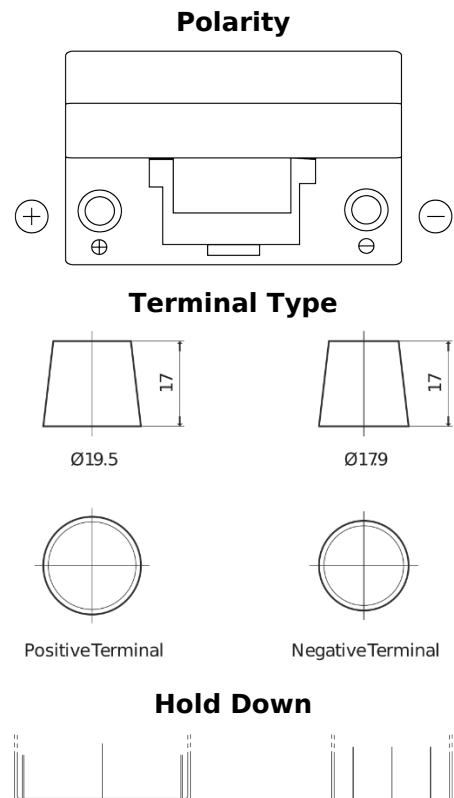

**Product overview**

Batteries for Marine and Leisure

**Dual EFB SZ650**

Part number	SZ650
Technology	EFB
EAN/GTIN	3661024066631
Voltage	12 V
Capacity	75.0 Ah
CCA	750 A
Watt hour	650 Wh
Length	260 mm
Width	173 mm
Height	222 mm
Box size	D26
Polarity	ETN 1
Terminal Type	EN taper post
Hold Down	B0
Weights (subject of variation)	19.00 kg