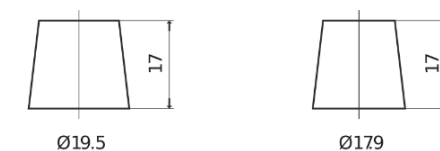

**Product overview**

Batteries for Marine and Leisure

**Dual EFB SZ600**

Part number	SZ600
Technology	EFB
EAN/GTIN	3661024066648
Voltage	12 V
Capacity	70.0 Ah
CCA	760 A
Watt hour	600 Wh
Length	278 mm
Width	175 mm
Height	190 mm
Box size	L03
Polarity	ETN 0
Terminal Type	EN taper post
Hold Down	B13
Weights (subject of variation)	19.30 kg

**Polarity**

**Terminal Type**

Positive Terminal

Negative Terminal

**Hold Down**

Design, features and specifications are subject to change without notice. We disclaim any representation or warranty, express or implied, concerning the data or recommendations, and in no event shall be liable for any loss or damage claimed to have arisen as a result. Some products may not be available in your local market.