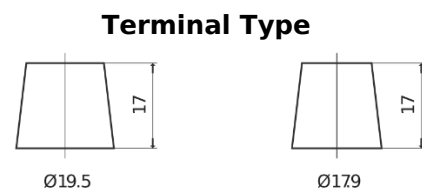

Product overview

Batteries for Trucks, Buses, Construction, Agriculture

EndurancePRO EFB SX2253

Part number	SX2253
Technology	EFB
EAN/GTIN	3661024066402
Voltage	12 V
Capacity	225.0 Ah
CCA	1150 A
Length	518 mm
Width	274 mm
Height	240 mm
Box size	D06
Polarity	ETN 3
Terminal Type	EN taper post
Hold Down	B0
Weights (subject of variation)	60.10 kg