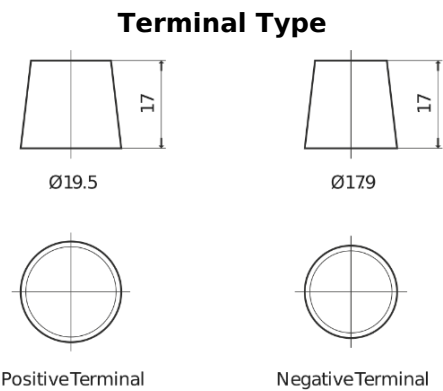

Product overview

Batteries for Marine and Leisure

Dual SR600

Part number	SR600
Technology	Flooded
EAN/GTIN	3661024071611
Voltage	12 V
Capacity	120.0 Ah
CCA	800 A
Length	349 mm
Width	175 mm
Height	285 mm
Box size	D03
Polarity	ETN 1
Terminal Type	EN taper post
Hold Down	B0
Weights (subject of variation)	31.40 kg