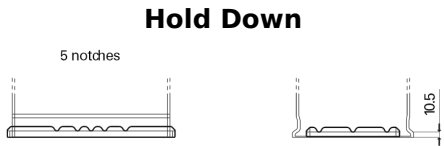

Product overview

Batteries for Cars

Formula FB950

Part number	FB950
Technology	Flooded
EAN/GTIN	3661024044585
Voltage	12 V
Capacity	95 Ah
CCA	800 A
Length	353 mm
Width	175 mm
Height	190 mm
Box size	L05
Polarity	ETN 0
Terminal Type	EN taper post
Hold Down	B13
Weights (subject of variation)	21.60 kg