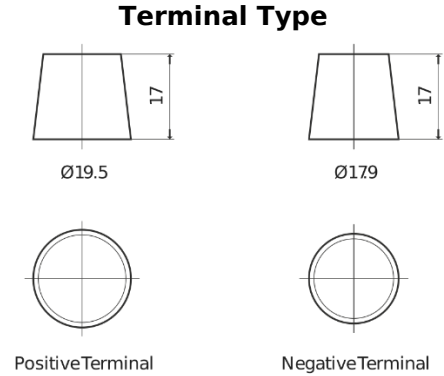

Product overview

Batteries for Cars

Formula FB950

Part number	FB950
Technology	Flooded
EAN/GTIN	3661024044585
Voltage	12 V
Capacity	95 Ah
CCA	800 A
Length	353 mm
Width	175 mm
Height	190 mm
Box size	L05
Polarity	ETN 0
Terminal Type	EN taper post
Hold Down	B13
Weights (subject of variation)	21.60 kg