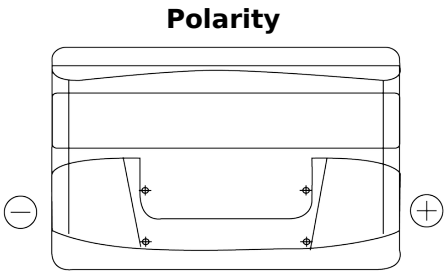

Product overview

Batteries for Cars

Formula FB950

Part number	FB950
Technology	Flooded
EAN/GTIN	3661024044585
Voltage	12 V
Capacity	95 Ah
CCA	800 A
Length	353 mm
Width	175 mm
Height	190 mm
Box size	L05
Polarity	ETN 0
Terminal Type	EN taper post
Hold Down	B13
Weights (subject of variation)	21.60 kg