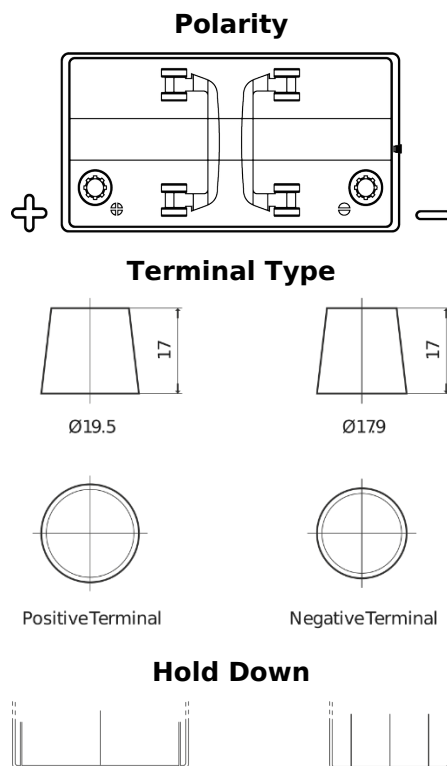

Product overview

Batteries for Marine and Leisure

Dual SR550

| | |
|--------------------------------|---------------|
| Part number | SR550 |
| Technology | Flooded |
| EAN/GTIN | 3661024065986 |
| Voltage | 12 V |
| Capacity | 115.0 Ah |
| CCA | 760 A |
| Watt hour | 550 Wh |
| Length | 349 mm |
| Width | 175 mm |
| Height | 235 mm |
| Box size | D02 |
| Polarity | ETN 1 |
| Terminal Type | EN taper post |
| Hold Down | B0 |
| Weights (subject of variation) | 27.80 kg |