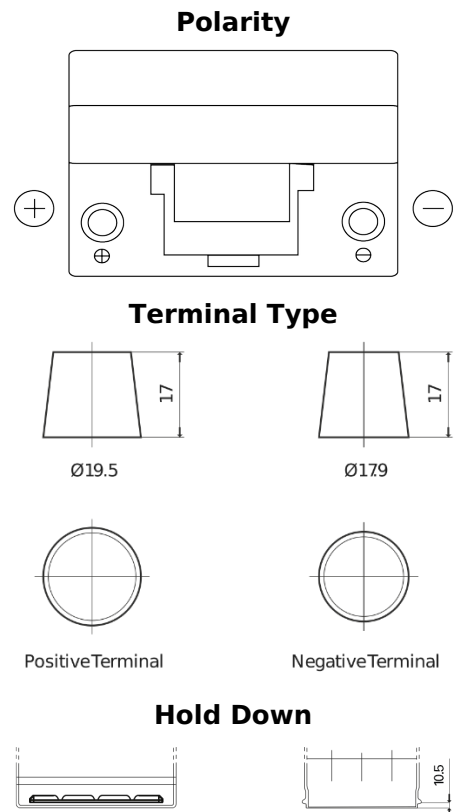

**Product overview**

Batteries for Marine and Leisure

**Dual SR450**

Part number	SR450
Technology	Flooded
EAN/GTIN	3661024065993
Voltage	12 V
Capacity	95.0 Ah
CCA	650 A
Watt hour	450 Wh
Length	306 mm
Width	173 mm
Height	222 mm
Box size	D31
Polarity	ETN 1
Terminal Type	EN taper post
Hold Down	Korean B1
Weights (subject of variation)	21.70 kg