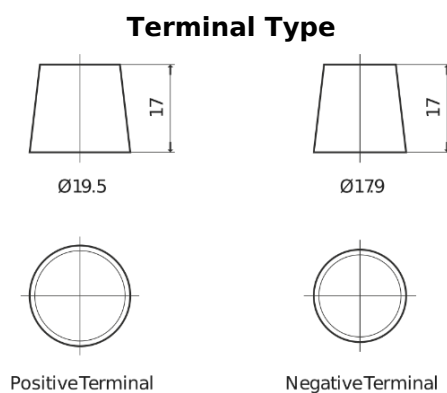

Product overview

Batteries for Marine and Leisure

Dual SR450

Part number	SR450
Technology	Flooded
EAN/GTIN	3661024065993
Voltage	12 V
Capacity	95.0 Ah
CCA	650 A
Watt hour	450 Wh
Length	306 mm
Width	173 mm
Height	222 mm
Box size	D31
Polarity	ETN 1
Terminal Type	EN taper post
Hold Down	Korean B1
Weights (subject of variation)	21.70 kg