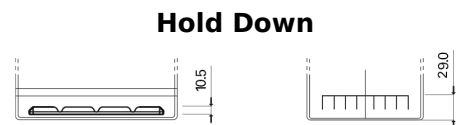

Product overview

Batteries for Marine and Leisure

Dual SR350

Part number	SR350
Technology	Flooded
EAN/GTIN	3661024066006
Voltage	12 V
Capacity	80.0 Ah
CCA	510 A
Watt hour	350 Wh
Length	270 mm
Width	173 mm
Height	222 mm
Box size	D26
Polarity	ETN 1
Terminal Type	EN taper post
Hold Down	Korean B1+B6
Weights (subject of variation)	17.40 kg