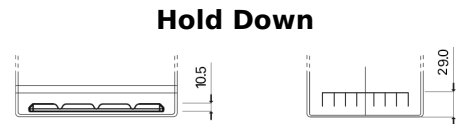

**Product overview**

Batteries for Marine and Leisure

**Dual SR350**

Part number	SR350
Technology	Flooded
EAN/GTIN	3661024066006
Voltage	12 V
Capacity	80.0 Ah
CCA	510 A
Watt hour	350 Wh
Length	270 mm
Width	173 mm
Height	222 mm
Box size	D26
Polarity	ETN 1
Terminal Type	EN taper post
Hold Down	Korean B1+B6
Weights (subject of variation)	17.40 kg