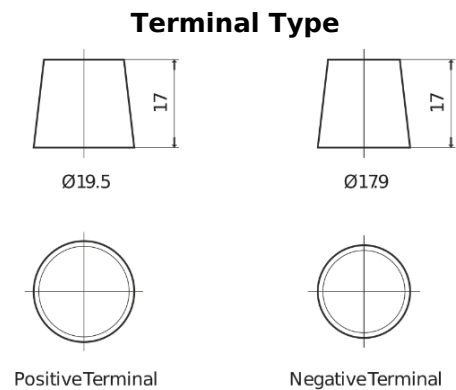

**Product overview**

Batteries for Marine and Leisure

**Dual SR350**

Part number	SR350
Technology	Flooded
EAN/GTIN	3661024066006
Voltage	12 V
Capacity	80.0 Ah
CCA	510 A
Watt hour	350 Wh
Length	270 mm
Width	173 mm
Height	222 mm
Box size	D26
Polarity	ETN 1
Terminal Type	EN taper post
Hold Down	Korean B1+B6
Weights (subject of variation)	17.40 kg