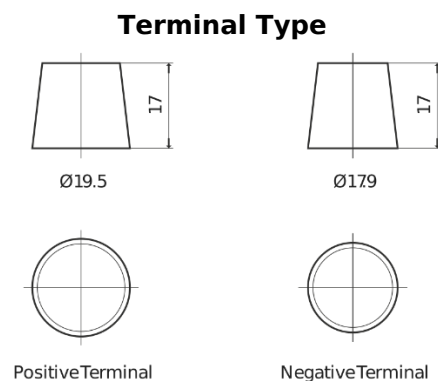

**Product overview**

Batteries for Marine and Leisure

**Start SN900**

Part number	SN900
Technology	Flooded
EAN/GTIN	3661024066068
Voltage	12 V
Capacity	140.0 Ah
CCA	800 A
MCA	900
Length	513 mm
Width	189 mm
Height	223 mm
Box size	D04
Polarity	ETN 3
Terminal Type	EN taper post
Hold Down	B0
Weights (subject of variation)	34.10 kg