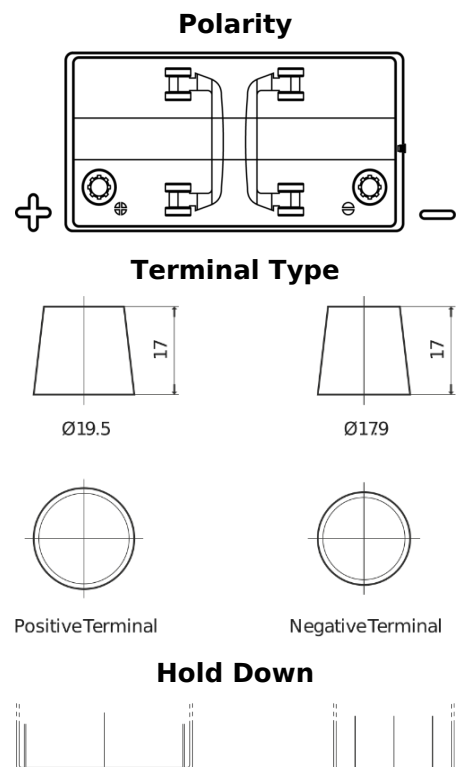

Product overview

Batteries for Marine and Leisure

Start SN850

Part number	SN850
Technology	Flooded
EAN/GTIN	3661024066075
Voltage	12 V
Capacity	110.0 Ah
CCA	750 A
MCA	850
Length	349 mm
Width	175 mm
Height	235 mm
Box size	D02
Polarity	ETN 1
Terminal Type	EN taper post
Hold Down	B0
Weights (subject of variation)	25.40 kg