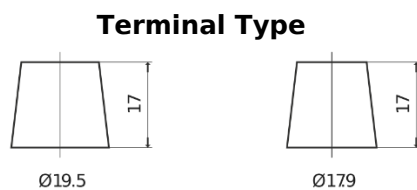

Product overview

Batteries for Marine and Leisure

Start SN850

Part number	SN850
Technology	Flooded
EAN/GTIN	3661024066075
Voltage	12 V
Capacity	110.0 Ah
CCA	750 A
MCA	850
Length	349 mm
Width	175 mm
Height	235 mm
Box size	D02
Polarity	ETN 1
Terminal Type	EN taper post
Hold Down	B0
Weights (subject of variation)	25.40 kg