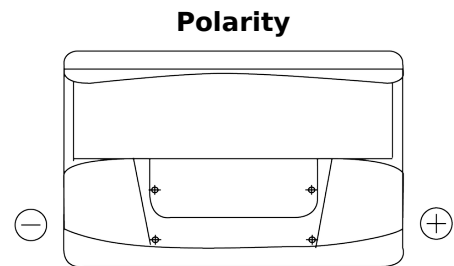

Product overview

Batteries for Marine and Leisure

Start SN750

Part number	SN750
Technology	Flooded
EAN/GTIN	3661024066082
Voltage	12 V
Capacity	74.0 Ah
CCA	680 A
MCA	750
Length	278 mm
Width	175 mm
Height	190 mm
Box size	L03
Polarity	ETN 0
Terminal Type	EN taper post
Hold Down	B13
Weights (subject of variation)	16.60 kg