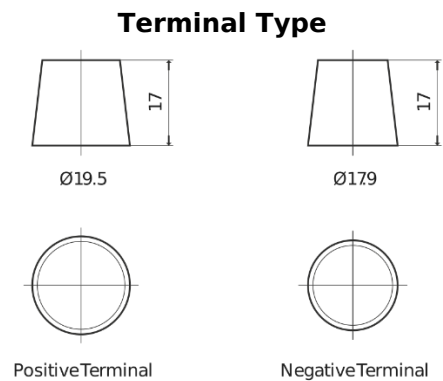

Product overview

Batteries for Marine and Leisure

Start SN750

Part number	SN750
Technology	Flooded
EAN/GTIN	3661024066082
Voltage	12 V
Capacity	74.0 Ah
CCA	680 A
MCA	750
Length	278 mm
Width	175 mm
Height	190 mm
Box size	L03
Polarity	ETN 0
Terminal Type	EN taper post
Hold Down	B13
Weights (subject of variation)	16.60 kg