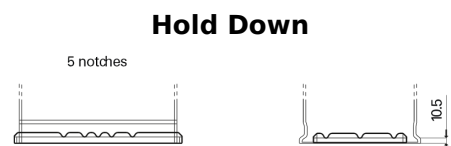

Product overview

Batteries for Marine and Leisure

Start SN750

Part number	SN750
Technology	Flooded
EAN/GTIN	3661024066082
Voltage	12 V
Capacity	74.0 Ah
CCA	680 A
MCA	750
Length	278 mm
Width	175 mm
Height	190 mm
Box size	L03
Polarity	ETN 0
Terminal Type	EN taper post
Hold Down	B13
Weights (subject of variation)	16.60 kg