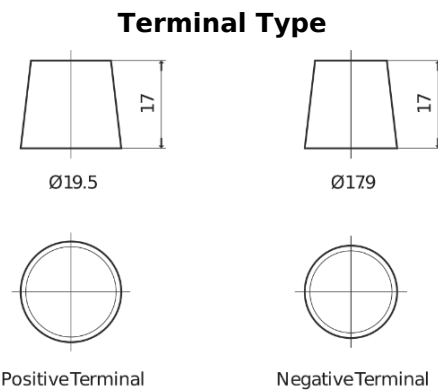

Product overview

Batteries for Marine and Leisure

Start SN1100

Part number	SN1100
Technology	Flooded
EAN/GTIN	3661024066051
Voltage	12 V
Capacity	180.0 Ah
CCA	1000 A
MCA	1100
Length	513 mm
Width	223 mm
Height	223 mm
Box size	D05
Polarity	ETN 3
Terminal Type	EN taper post
Hold Down	B0
Weights (subject of variation)	42.80 kg