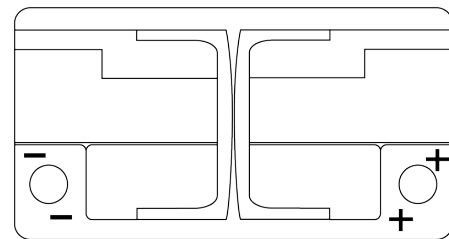

Product overview

Batteries for Cars

Premium EA900

Part number	EA900
Technology	Flooded
EAN/GTIN	3661024036450
Voltage	12 V
Capacity	90 Ah
CCA	720 A
Length	315 mm
Width	175 mm
Height	190 mm
Box size	L04
Polarity	ETN 0
Terminal Type	EN taper post
Hold Down	B13
Weights (subject of variation)	19.70 kg

Polarity

Terminal Type

Positive Terminal

Negative Terminal

Hold Down

Design, features and specifications are subject to change without notice. We disclaim any representation or warranty, express or implied, concerning the data or recommendations, and in no event shall be liable for any loss or damage claimed to have arisen as a result. Some products may not be available in your local market.