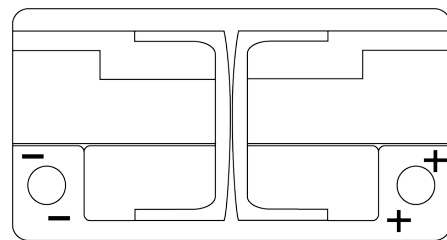

Product overview

Batteries for Cars

Powerline SA900

Part number	SA900
Technology	Flooded
EAN/GTIN	3661024066259
Voltage	12 V
Capacity	90 Ah
CCA	720 A
Length	315 mm
Width	175 mm
Height	190 mm
Box size	L04
Polarity	ETN 0
Terminal Type	EN taper post
Hold Down	B13
Weights (subject of variation)	19.70 kg

Polarity

Terminal Type

Positive Terminal

Negative Terminal

Hold Down

Design, features and specifications are subject to change without notice. We disclaim any representation or warranty, express or implied, concerning the data or recommendations, and in no event shall be liable for any loss or damage claimed to have arisen as a result. Some products may not be available in your local market.