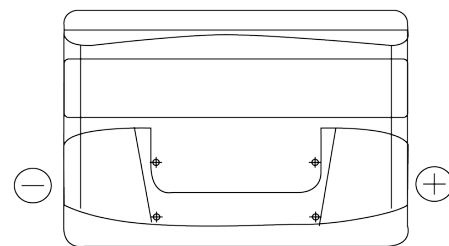

**Product overview**

Batteries for Cars

**Technica TB800**

Part number	TB800
Technology	Flooded
EAN/GTIN	3661024056465
Voltage	12 V
Capacity	80 Ah
CCA	640 A
Length	315 mm
Width	175 mm
Height	190 mm
Box size	L04
Polarity	ETN 0
Terminal Type	EN taper post
Hold Down	B13
Weights (subject of variation)	19.00 kg

**Polarity**

**Terminal Type**

Positive Terminal

Negative Terminal

**Hold Down**

Design, features and specifications are subject to change without notice. We disclaim any representation or warranty, express or implied, concerning the data or recommendations, and in no event shall be liable for any loss or damage claimed to have arisen as a result. Some products may not be available in your local market.