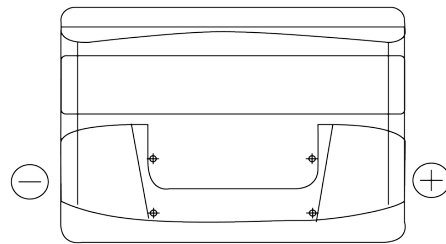

**Product overview**

Batteries for Cars

**Formula FB800**

Part number	FB800
Technology	Flooded
EAN/GTIN	3661024046244
Voltage	12 V
Capacity	80 Ah
CCA	640 A
Length	315 mm
Width	175 mm
Height	190 mm
Box size	L04
Polarity	ETN 0
Terminal Type	EN taper post
Hold Down	B13
Weights (subject of variation)	19.00 kg

**Polarity**

**Terminal Type**

Positive Terminal

Negative Terminal

**Hold Down**

Design, features and specifications are subject to change without notice. We disclaim any representation or warranty, express or implied, concerning the data or recommendations, and in no event shall be liable for any loss or damage claimed to have arisen as a result. Some products may not be available in your local market.