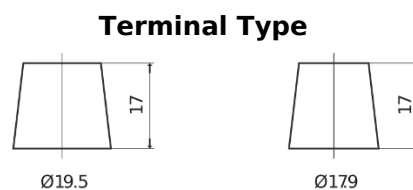

**Product overview**

Batteries for Trucks, Buses, Construction, Agriculture

**PowerPRO Agri&Construction SJ1723**

Part number	SJ1723
Technology	Flooded
EAN/GTIN	3661024066495
Voltage	12 V
Capacity	172.0 Ah
CCA	1390 A
Length	513 mm
Width	223 mm
Height	223 mm
Box size	D05
Polarity	ETN 3
Terminal Type	EN taper post
Hold Down	B0
Weights (subject of variation)	48.80 kg