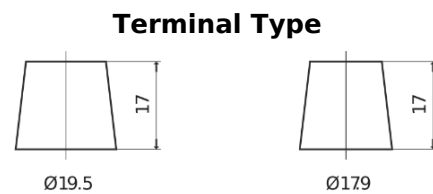

Product overview

Batteries for Trucks, Buses, Construction, Agriculture

PowerPRO Agri&Construction SJ1523

Part number	SJ1523
Technology	Flooded
EAN/GTIN	3661024066518
Voltage	12 V
Capacity	152.0 Ah
CCA	1130 A
Length	513 mm
Width	189 mm
Height	223 mm
Box size	D04
Polarity	ETN 3
Terminal Type	EN taper post
Hold Down	B0
Weights (subject of variation)	40.30 kg