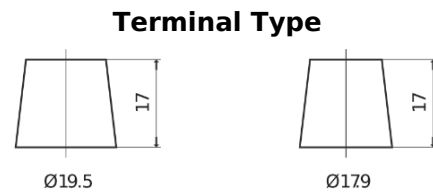

Product overview

Batteries for Trucks, Buses, Construction, Agriculture

PowerPRO Agri&Construction SJ1523

Part number	SJ1523
Technology	Flooded
EAN/GTIN	3661024066518
Voltage	12 V
Capacity	152.0 Ah
CCA	1130 A
Length	513 mm
Width	189 mm
Height	223 mm
Box size	D04
Polarity	ETN 3
Terminal Type	EN taper post
Hold Down	B0
Weights (subject of variation)	40.30 kg