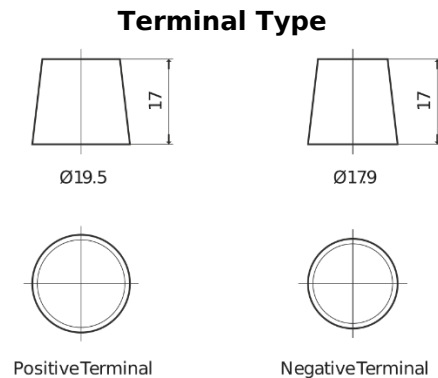

**Product overview**

Batteries for Trucks, Buses, Construction, Agriculture

**StartPRO SG2254**

Part number	SG2254
Technology	Flooded
EAN/GTIN	3661024066594
Voltage	12 V
Capacity	225.0 Ah
CCA	1200 A
Length	518 mm
Width	274 mm
Height	240 mm
Box size	D06
Polarity	ETN 4
Terminal Type	EN taper post
Hold Down	B0
Weights (subject of variation)	54.90 kg