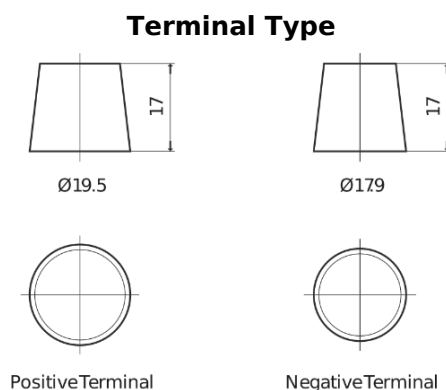

Product overview

Batteries for Trucks, Buses, Construction, Agriculture

StartPRO SG2253

Part number	SG2253
Technology	Flooded
EAN/GTIN	3661024066587
Voltage	12 V
Capacity	225.0 Ah
CCA	1200 A
Length	518 mm
Width	274 mm
Height	240 mm
Box size	D06
Polarity	ETN 3
Terminal Type	EN taper post
Hold Down	B0
Weights (subject of variation)	54.90 kg