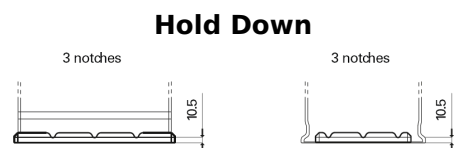

Product overview

Batteries for Trucks, Buses, Construction, Agriculture

StartPRO SG1806

Part number	SG1806
Technology	Flooded
EAN/GTIN	3661024065504
Voltage	12 V
Capacity	180.0 Ah
CCA	1000 A
Length	510 mm
Width	218 mm
Height	225 mm
Box size	D09
Polarity	ETN 4
Terminal Type	EN taper post
Hold Down	B3
Weights (subject of variation)	43.00 kg