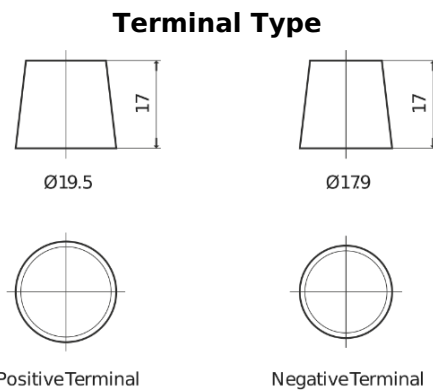

Product overview

Batteries for Trucks, Buses, Construction, Agriculture

StartPRO SG1803

Part number	SG1803
Technology	Flooded
EAN/GTIN	3661024065443
Voltage	12 V
Capacity	180.0 Ah
CCA	1000 A
Length	513 mm
Width	223 mm
Height	223 mm
Box size	D05
Polarity	ETN 3
Terminal Type	EN taper post
Hold Down	B0
Weights (subject of variation)	42.80 kg