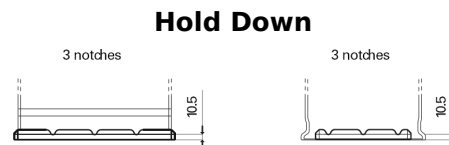

Product overview

Batteries for Trucks, Buses, Construction, Agriculture

StartPRO SG1406

Part number	SG1406
Technology	Flooded
EAN/GTIN	3661024065498
Voltage	12 V
Capacity	140.0 Ah
CCA	800 A
Length	510 mm
Width	175 mm
Height	225 mm
Box size	D08
Polarity	ETN 4
Terminal Type	EN taper post
Hold Down	B3
Weights (subject of variation)	33.50 kg