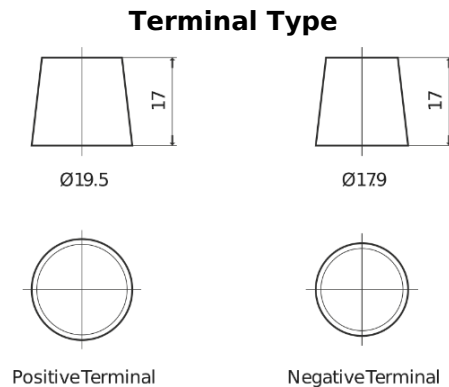

Product overview

Batteries for Trucks, Buses, Construction, Agriculture

StartPRO SG1406

Part number	SG1406
Technology	Flooded
EAN/GTIN	3661024065498
Voltage	12 V
Capacity	140.0 Ah
CCA	800 A
Length	510 mm
Width	175 mm
Height	225 mm
Box size	D08
Polarity	ETN 4
Terminal Type	EN taper post
Hold Down	B3
Weights (subject of variation)	33.50 kg