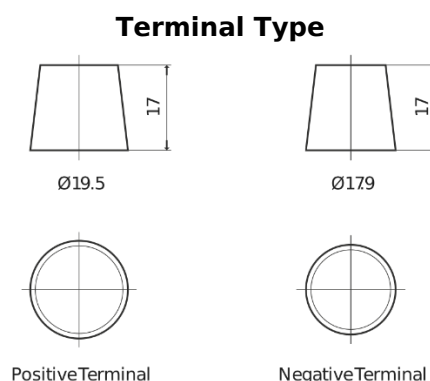

Product overview

Batteries for Trucks, Buses, Construction, Agriculture

StartPRO SG1403

Part number	SG1403
Technology	Flooded
EAN/GTIN	3661024065429
Voltage	12 V
Capacity	140.0 Ah
CCA	800 A
Length	513 mm
Width	189 mm
Height	223 mm
Box size	D04
Polarity	ETN 3
Terminal Type	EN taper post
Hold Down	B0
Weights (subject of variation)	34.10 kg