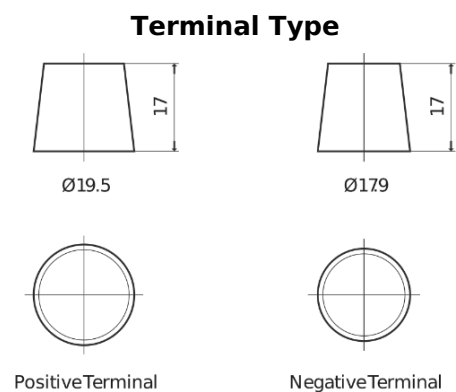

Product overview

Batteries for Trucks, Buses, Construction, Agriculture

StartPRO SG1402

Part number	SG1402
Technology	Flooded
EAN/GTIN	3661024065344
Voltage	12 V
Capacity	140.0 Ah
CCA	900 A
Length	508 mm
Width	175 mm
Height	205 mm
Box size	ATM
Polarity	ETN 0
Terminal Type	EN taper post
Hold Down	B1
Weights (subject of variation)	33.80 kg