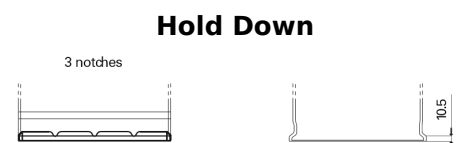

**Product overview**

Batteries for Trucks, Buses, Construction, Agriculture

**StartPRO SG1402**

Part number	SG1402
Technology	Flooded
EAN/GTIN	3661024065344
Voltage	12 V
Capacity	140.0 Ah
CCA	900 A
Length	508 mm
Width	175 mm
Height	205 mm
Box size	ATM
Polarity	ETN 0
Terminal Type	EN taper post
Hold Down	B1
Weights (subject of variation)	33.80 kg