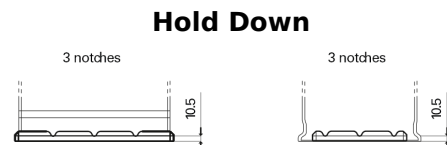

**Product overview**

Batteries for Trucks, Buses, Construction, Agriculture

**StartPRO SG1355**

Part number	SG1355
Technology	Flooded
EAN/GTIN	3661024065528
Voltage	12 V
Capacity	135.0 Ah
CCA	1000 A
Length	514 mm
Width	175 mm
Height	210 mm
Box size	DB8
Polarity	ETN 3
Terminal Type	EN taper post
Hold Down	B3
Weights (subject of variation)	36.00 kg