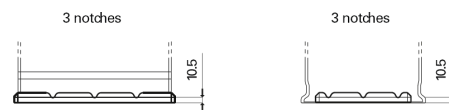

**Product overview**

Batteries for Trucks, Buses, Construction, Agriculture

**StartPRO SG1355**

Part number	SG1355
Technology	Flooded
EAN/GTIN	3661024065528
Voltage	12 V
Capacity	135.0 Ah
CCA	1000 A
Length	514 mm
Width	175 mm
Height	210 mm
Box size	DB8
Polarity	ETN 3
Terminal Type	EN taper post
Hold Down	B3
Weights (subject of variation)	36.00 kg

**Polarity**

**Terminal Type**

Positive Terminal

Negative Terminal

**Hold Down**

Design, features and specifications are subject to change without notice. We disclaim any representation or warranty, express or implied, concerning the data or recommendations, and in no event shall be liable for any loss or damage claimed to have arisen as a result. Some products may not be available in your local market.